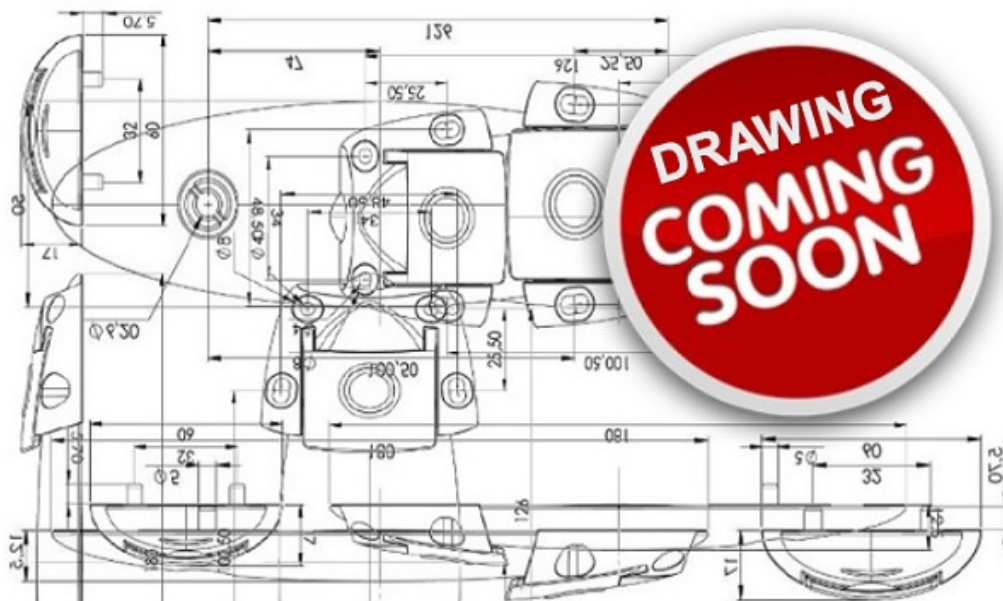

PRODUCT SHEET

Description:

Knob No. 2298, "Whale", Zamak, Matt Nickel Pl, No Screw

Item number:

17.24.550-0

Units	Box	Carton	HS Code	Barcode
Pcs.	1	1000	8302420090	 5704866071277

SISO A/S

Mileparken 11
DK-2740 Skovlunde
Denmark
VAT: DK 24786013

Phone +45 45 830 900

www.siso.dk
siso@siso.dk

Danske Bank
Nytorv Branch
Copenhagen
SWIFT: DABADKKK

Account no.
4180 3112 112936
IBAN Account
DK7230003112112936